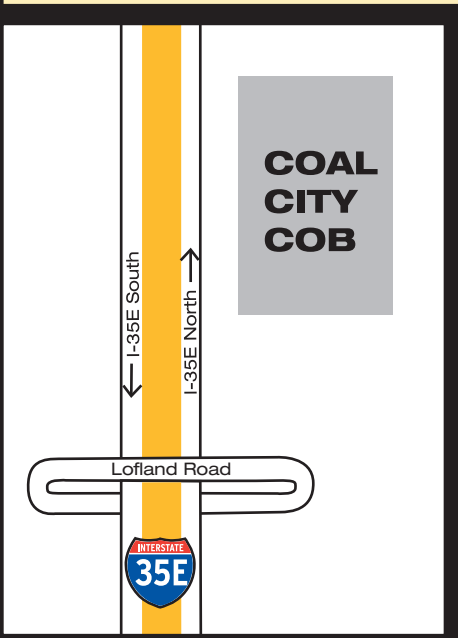

Coal City Cob
Company, Inc.

4300 I-35E North
Waxahachie, TX 75165
tel.800.872.5412
fax.972.923.7599
www.CoalCityCob.com

From Dallas: South on I-35E to Exit #404 (Lofland Rd), cross over I-35E to Northbound service road
From Ft. Worth: South on US-287 to I-35E North; then take Exit #404 (Lofland Rd) to Northbound service road
From Ennis: US-287 North to I-35E North; then take Exit #404 (Lofland Rd) to Northbound service road