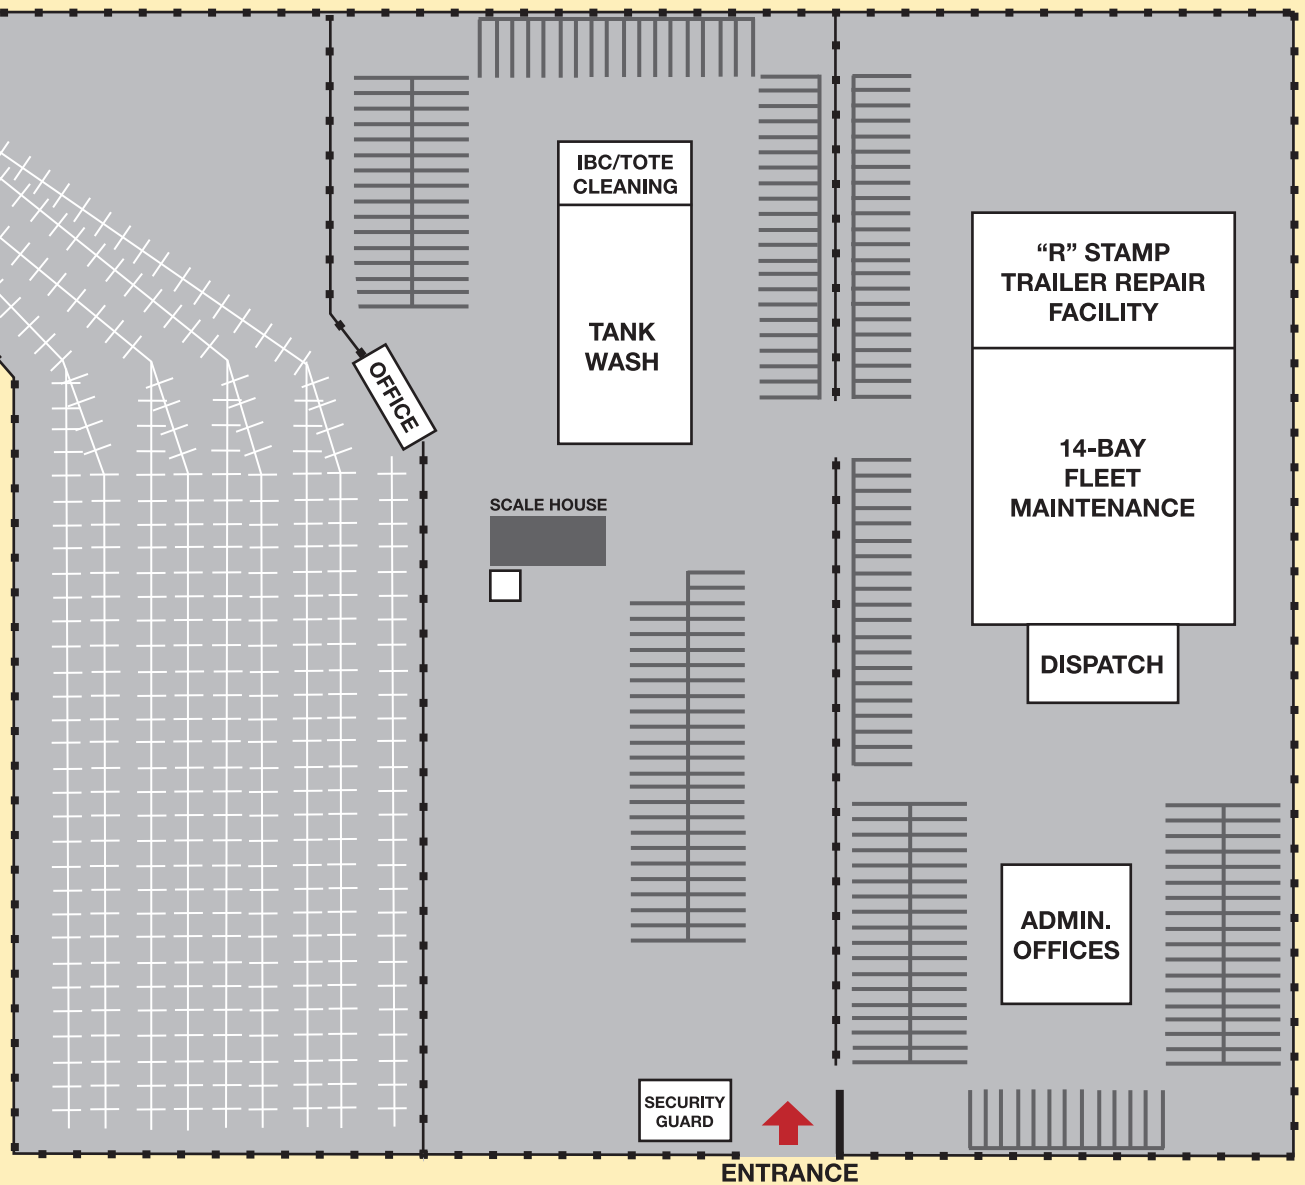

 **Coal City Cob**
Company, Inc.

4300 I-35E North
Waxahachie, TX 75165

tel.800.872.5412
fax.972.923.7599

www.CoalCityCob.com

LEGEND

-  Transload Tracks
-  Trailer Staging Area
-  Security Fence

Paved Areas indicated by
light gray shading

I-35E Northbound frontage road